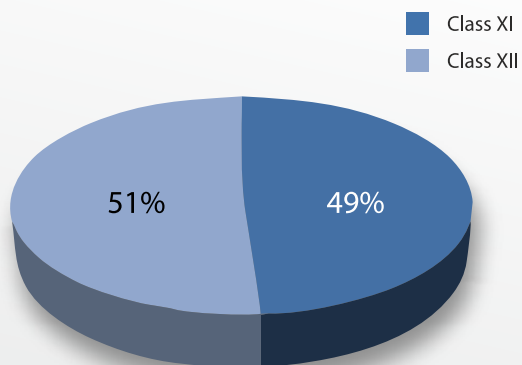

Classes	XI	XI	XI	XI	XII	XII	XII	
Topics	Mechanics	Fluids	Thermal Physics	SHM & Waves	Electrodynamics	Optics	Modern & Electronics	Total
Easy	8	1	3	2	5	2	3	24
Medium	4	1	1	1	4	2	2	15
Difficult	0	0	1	0	2	1	2	6
Total	12	2	5	3	11	5	7	45

Classwise Distribution

Level of Questions

Topic Wise Distribution

Classes	XI	XI	XI	XII	XII	XII	
Topics	Organic	Inorganic	Physical	Organic	Inorganic	Physical	Total
Easy	3	4	2	3	2	4	18
Medium	4	3	4	3	3	6	23
Difficult	2	0	0	0	2	0	4
Total	9	7	6	6	7	10	45