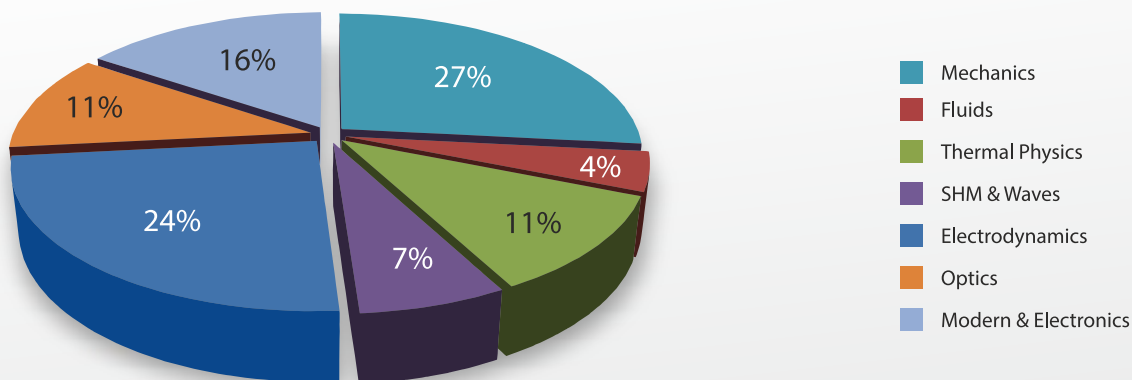

Classes	XI	XI	XI	XI	XII	XII	XII	
Topics	Mechanics	Fluids	Thermal Physics	SHM & Waves	Electrodynamics	Optics	Modern & Electronics	Total
Easy	8	1	3	2	5	2	3	24
Medium	4	1	1	1	4	2	2	15
Difficult	0	0	1	0	2	1	2	6
Total	12	2	5	3	11	5	7	45

Classwise Distribution

Level of Questions

Topic Wise Distribution

Classes	XI	XI	XI	XII	XII	XII	
Topics	Organic	Inorganic	Physical	Organic	Inorganic	Physical	Total
Easy	3	4	2	3	2	4	18
Medium	4	3	4	3	3	6	23
Difficult	2	0	0	0	2	0	4
Total	9	7	6	6	7	10	45