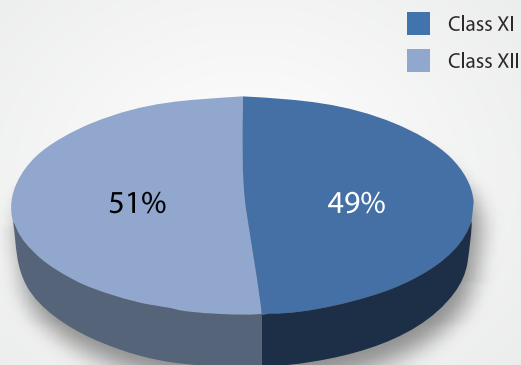

Classwise Distribution

Level of Questions

Topic Wise Distribution

Classes	XI	XI	XI	XII	XII	XII	
Topics	Organic	Inorganic	Physical	Organic	Inorganic	Physical	Total
Easy	3	4	2	3	2	4	18
Medium	4	3	4	3	3	6	23
Difficult	2	0	0	0	2	0	4
Total	9	7	6	6	7	10	45

Classwise Distribution

Level of Questions

Topic Wise Distribution

Classes	XI	XI	XI	XI	XI	XI	XII	XII	XII	XII	
Topics	Plant Diversity	Plant Anatomy	Plant Morphology	Cell Biology & Cell Division	Bio Molecule	Plant Physiology	Plant Reproduction	Genetics + Bio Technology	Biology in Human Welfare (DOP)	Ecology	Total
Easy	2	0	1	2	0	0	2	0	0	2	9
Medium	4	1	2	2	0	4	2	10	0	5	30
Difficult	1	1	1	2	2	5	1	3	1	4	21
Total	7	2	4	6	2	9	5	13	1	11	60