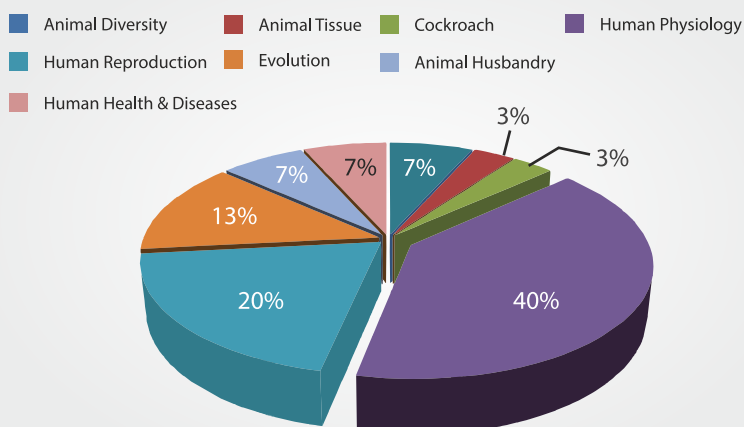

Classwise Distribution

Level of Questions

Topic Wise Distribution

Classes	XI	XI	XI	XI	XII	XII	XII	XII	
Topics	Animal Diversity	Animal Tissue	Cockroach	Human Physiology	Human Reproduction & Reproductive Health	Evolution	Animal Husbandry	Human Health & Diseases	Total
Easy	0	0	1	5	4	2	0	0	12
Medium	2	1	0	5	0	1	1	1	11
Difficult	0	0	0	2	2	1	1	1	7
Total	2	1	1	12	6	4	2	2	30

Classwise Distribution

Level of Questions

Topic Wise Distribution

BOTANY V/S ZOOLOGY