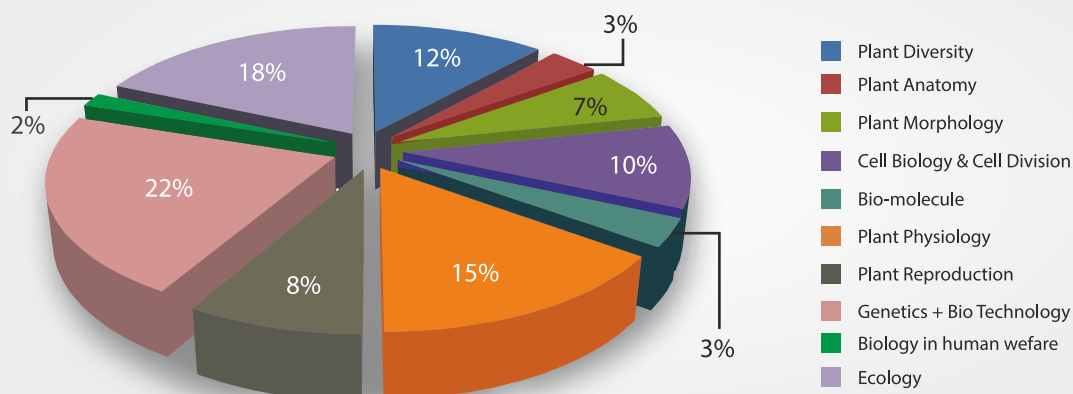

Classwise Distribution

Level of Questions

Topic Wise Distribution

Classes	XI	XI	XI	XII	XII	XII	
Topics	Organic	Inorganic	Physical	Organic	Inorganic	Physical	Total
Easy	3	4	2	3	2	4	18
Medium	4	3	4	3	3	6	23
Difficult	2	0	0	0	2	0	4
Total	9	7	6	6	7	10	45

Classwise Distribution

Level of Questions

Topic Wise Distribution

Classes	XI	XI	XI	XI	XI	XI	XII	XII	XII	XII	
Topics	Plant Diversity	Plant Anatomy	Plant Morphology	Cell Biology & Cell Division	Bio Molecule	Plant Physiology	Plant Reproduction	Genetics + Bio Technology	Biology in Human Welfare (DOP)	Ecology	Total
Easy	2	0	1	2	0	0	2	0	0	2	9
Medium	4	1	2	2	0	4	2	10	0	5	30
Difficult	1	1	1	2	2	5	1	3	1	4	21
Total	7	2	4	6	2	9	5	13	1	11	60

Classwise Distribution

Level of Questions

Topic Wise Distribution

Classes	XI	XI	XI	XI	XII	XII	XII	XII	
Topics	Animal Diversity	Animal Tissue	Cockroach	Human Physiology	Human Reproduction & Reproductive Health	Evolution	Animal Husbandry	Human Health & Diseases	Total
Easy	0	0	1	5	4	2	0	0	12
Medium	2	1	0	5	0	1	1	1	11
Difficult	0	0	0	2	2	1	1	1	7
Total	2	1	1	12	6	4	2	2	30