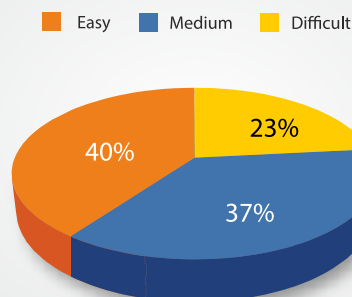

Level of Questions