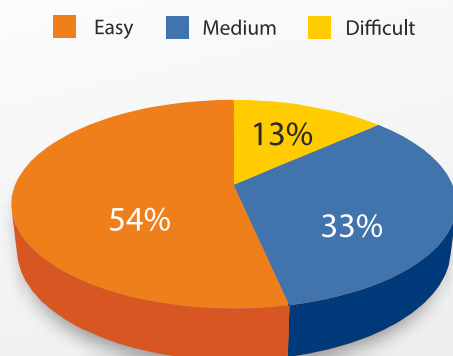

Classes	XI	XI	XI	XI	XII	XII	XII	
Topics	Mechanics	Fluids	Thermal Physics	SHM & Waves	Electrodynamics	Optics	Modern & Electronics	Total
Easy	8	1	3	2	5	2	3	24
Medium	4	1	1	1	4	2	2	15
Difficult	0	0	1	0	2	1	2	6
Total	12	2	5	3	11	5	7	45

Classwise Distribution

Level of Questions

Topic Wise Distribution

Classes	XI	XI	XI	XII	XII	XII	
Topics	Organic	Inorganic	Physical	Organic	Inorganic	Physical	Total
Easy	3	4	2	3	2	4	18
Medium	4	3	4	3	3	6	23
Difficult	2	0	0	0	2	0	4
Total	9	7	6	6	7	10	45