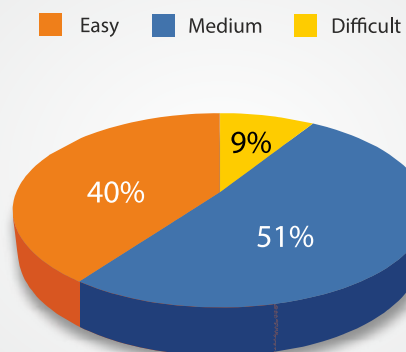

Classwise Distribution

Level of Questions

Topic Wise Distribution

Classes	XI	XI	XI	XII	XII	XII	
Topics	Organic	Inorganic	Physical	Organic	Inorganic	Physical	Total
Easy	3	4	2	3	2	4	18
Medium	4	3	4	3	3	6	23
Difficult	2	0	0	0	2	0	4
Total	9	7	6	6	7	10	45

Classwise Distribution

Level of Questions

Topic Wise Distribution

Classes	XI	XI	XI	XI	XI	XI	XII	XII	XII	XII	
Topics	Plant Diversity	Plant Anatomy	Plant Morphology	Cell Biology & Cell Division	Bio Molecule	Plant Physiology	Plant Reproduction	Genetics + Bio Technology	Biology in Human Welfare (DOP)	Ecology	Total
Easy	2	0	1	2	0	0	2	0	0	2	9
Medium	4	1	2	2	0	4	2	10	0	5	30
Difficult	1	1	1	2	2	5	1	3	1	4	21
Total	7	2	4	6	2	9	5	13	1	11	60