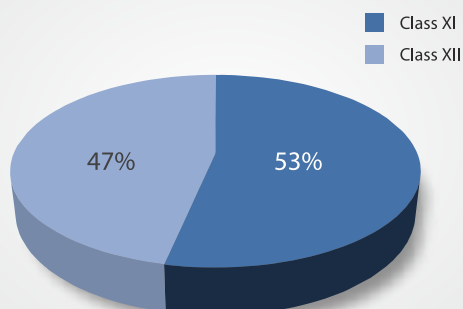

Classwise Distribution

Level of Questions

Topic Wise Distribution

Classes	XI	XI	XI	XI	XII	XII	XII	XII	
Topics	Animal Diversity	Animal Tissue	Cockroach	Human Physiology	Human Reproduction & Reproductive Health	Evolution	Animal Husbandry	Human Health & Diseases	Total
Easy	0	0	1	5	4	2	0	0	12
Medium	2	1	0	5	0	1	1	1	11
Difficult	0	0	0	2	2	1	1	1	7
Total	2	1	1	12	6	4	2	2	30

Classwise Distribution

Level of Questions

Topic Wise Distribution

BOTANY V/S ZOOLOGY