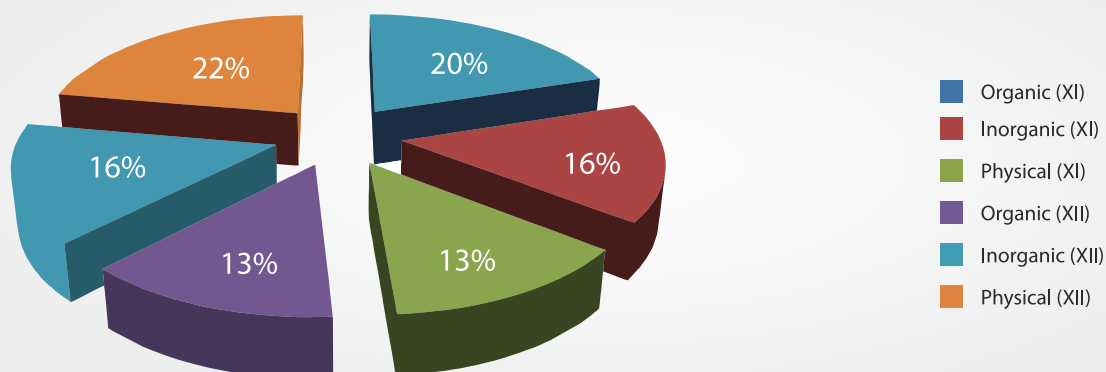

Classwise Distribution

Level of Questions

Topic Wise Distribution

Classes	XI	XI	XI	XII	XII	XII	
Topics	Organic	Inorganic	Physical	Organic	Inorganic	Physical	Total
Easy	3	4	2	3	2	4	18
Medium	4	3	4	3	3	6	23
Difficult	2	0	0	0	2	0	4
Total	9	7	6	6	7	10	45

Classwise Distribution

Level of Questions

Topic Wise Distribution

Classes	XI	XI	XI	XI	XI	XI	XII	XII	XII	XII	
Topics	Plant Diversity	Plant Anatomy	Plant Morphology	Cell Biology & Cell Division	Bio Molecule	Plant Physiology	Plant Reproduction	Genetics + Bio Technology	Biology in Human Welfare (DOP)	Ecology	Total
Easy	2	0	1	2	0	0	2	0	0	2	9
Medium	4	1	2	2	0	4	2	10	0	5	30
Difficult	1	1	1	2	2	5	1	3	1	4	21
Total	7	2	4	6	2	9	5	13	1	11	60

Classwise Distribution

Level of Questions

Topic Wise Distribution

Classes	XI	XI	XI	XI	XII	XII	XII	XII	
Topics	Animal Diversity	Animal Tissue	Cockroach	Human Physiology	Human Reproduction & Reproductive Health	Evolution	Animal Husbandry	Human Health & Diseases	Total
Easy	0	0	1	5	4	2	0	0	12
Medium	2	1	0	5	0	1	1	1	11
Difficult	0	0	0	2	2	1	1	1	7
Total	2	1	1	12	6	4	2	2	30