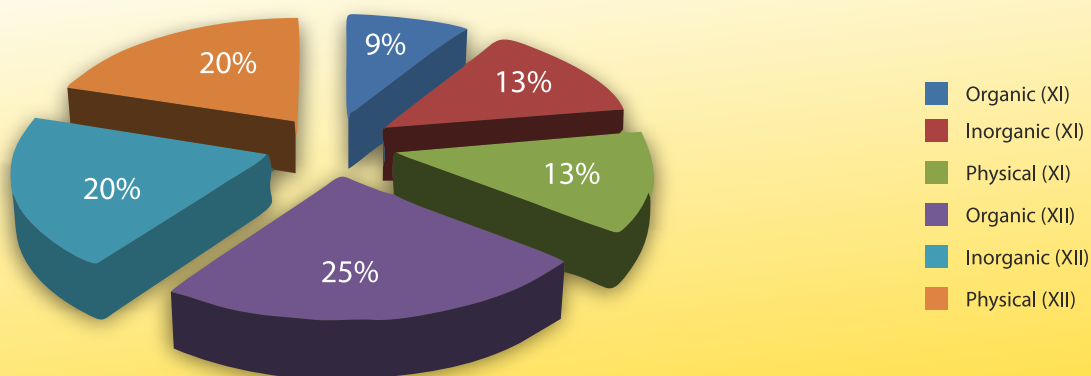

Classwise Distribution

Level of Questions

Topic Wise Distribution

| Classes | XI | XI | XI | XII | XII | XII | |
|-----------|---------|-----------|----------|---------|-----------|----------|-----------|
| Topics | Organic | Inorganic | Physical | Organic | Inorganic | Physical | Total |
| Easy | 1 | 3 | 3 | 8 | 5 | 4 | 24 |
| Medium | 2 | 3 | 2 | 2 | 2 | 1 | 12 |
| Difficult | 1 | 0 | 1 | 1 | 2 | 4 | 9 |
| Total | 4 | 6 | 6 | 11 | 9 | 9 | 45 |

Classwise Distribution

Level of Questions

Topic Wise Distribution

| Classes | XI | XI | XI | XI | XI | XII | XII | XII | XII | |
|----------|-----------------|------------------|--------------|--------------|------------------|--------------------|---------------------------|--------------------------------|---------|-----------|
| Topics | Plant Diversity | Plant Morphology | Cell Biology | Bio molecule | Plant Physiology | Plant Reproduction | Genetics & Bio-technology | Biology in Human welfare (DOP) | Ecology | Total |
| Easy | 6 | 4 | 3 | 3 | 1 | 2 | 6 | 1 | 4 | 30 |
| Medium | 1 | 3 | 5 | 0 | 4 | 2 | 6 | 1 | 7 | 29 |
| Diffcult | 0 | 0 | 1 | 0 | 1 | 0 | 0 | 0 | 1 | 3 |
| Total | 7 | 7 | 9 | 3 | 6 | 4 | 12 | 2 | 12 | 62 |

Classwise Distribution

Level of Questions

Topic Wise Distribution

Legend: Animal Diversity (Dark Blue), Animal Tissue (Red), Cockroach (Green), Human Physiology (Purple), Human Reproduction (Light Blue), Evolution (Orange), Human Health & Diseases (Light Blue)