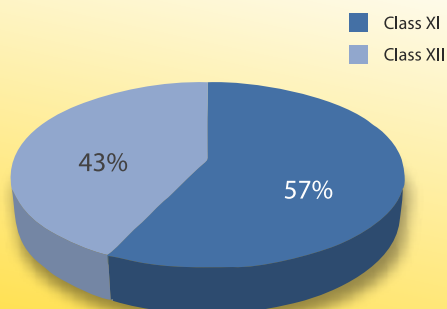

Classwise Distribution

Level of Questions

Topic Wise Distribution

| Classes | XI | XI | XI | XI | XII | XII | XII | |
|------------------|------------------|---------------|-----------|------------------|--|-----------|-------------------------|--------------|
| Topics | Animal Diversity | Animal Tissue | Cockroach | Human Physiology | Human Reproduction & Reproductive Health | Evolution | Human Health & Diseases | Total |
| Easy | 2 | 0 | 0 | 5 | 1 | 2 | 1 | 11 |
| Medium | 1 | 1 | 0 | 3 | 1 | 0 | 1 | 7 |
| Difficult | 0 | 0 | 1 | 3 | 4 | 1 | 1 | 10 |
| Total | 3 | 1 | 1 | 11 | 6 | 3 | 3 | 28 |

Classwise Distribution

Level of Questions

Topic Wise Distribution

Legend: Animal Diversity (Dark Blue), Animal Tissue (Red), Cockroach (Green), Human Physiology (Purple), Human Reproduction (Light Blue), Evolution (Orange), Human Health & Diseases (Light Blue)