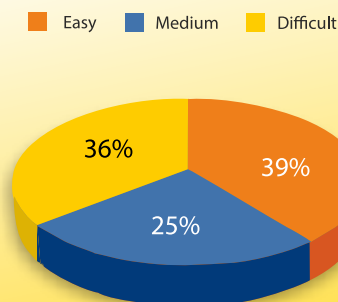

Classwise Distribution

Level of Questions

Topic Wise Distribution

| Classes | XI | XI | XI | XI | XII | XII | XII | |
|------------------|------------------|---------------|-----------|------------------|--|-----------|-------------------------|--------------|
| Topics | Animal Diversity | Animal Tissue | Cockroach | Human Physiology | Human Reproduction & Reproductive Health | Evolution | Human Health & Diseases | Total |
| Easy | 2 | 0 | 0 | 5 | 1 | 2 | 1 | 11 |
| Medium | 1 | 1 | 0 | 3 | 1 | 0 | 1 | 7 |
| Difficult | 0 | 0 | 1 | 3 | 4 | 1 | 1 | 10 |
| Total | 3 | 1 | 1 | 11 | 6 | 3 | 3 | 28 |

Classwise Distribution

Level of Questions

Topic Wise Distribution

Legend: Animal Diversity (Dark Blue), Animal Tissue (Red), Cockroach (Green), Human Physiology (Purple), Human Reproduction (Light Blue), Evolution (Orange), Human Health & Diseases (Light Blue)