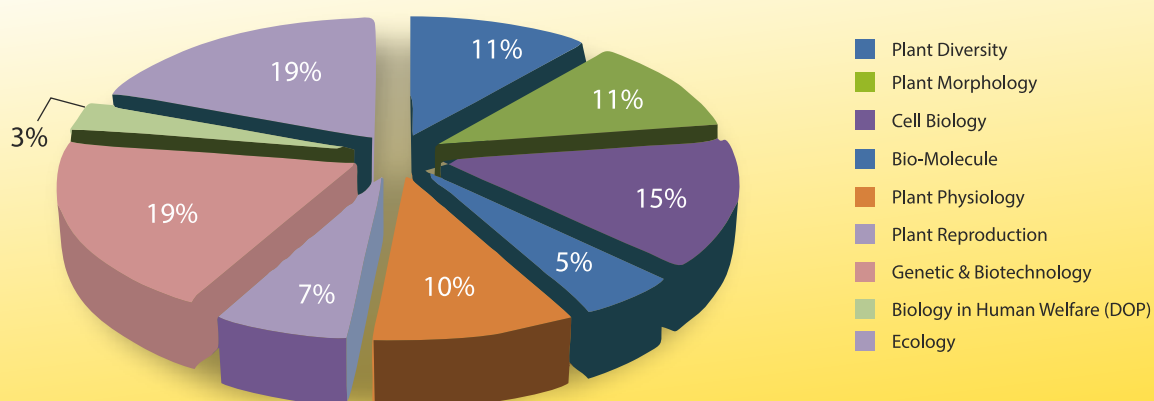

Topic Wise Distribution