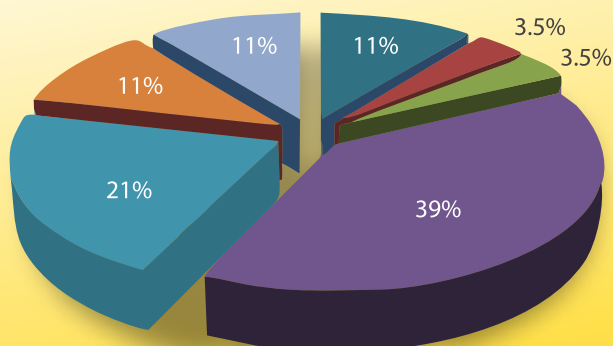

Classwise Distribution

Level of Questions

Topic Wise Distribution

Legend: Animal Diversity (Dark Blue), Animal Tissue (Red), Cockroach (Green), Human Physiology (Purple), Human Reproduction (Light Blue), Evolution (Orange), Human Health & Diseases (Light Blue)

BOTANY V/S ZOOLOGY

Legend: Botany (Green), Zoology (Blue)